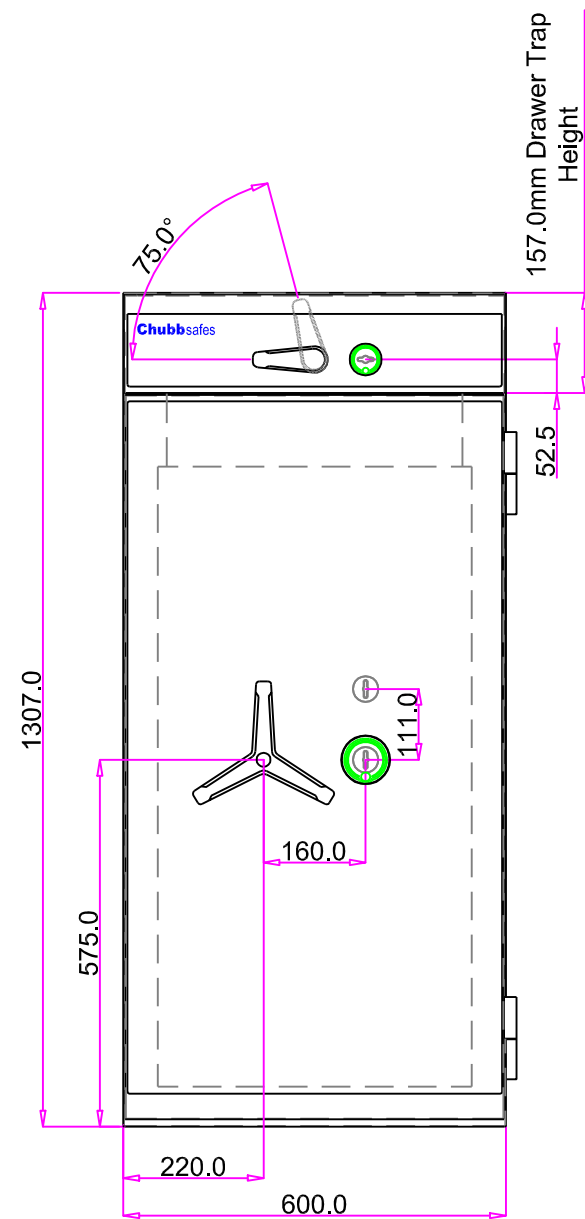

# Chubb safes ProGuard DT Deposit Safe

- > Color :
  - Body = Black 'Dell'
  - Door = Black 'Dell'
  - Handle = Silver - Black
  - Key escutcheon cover = Silver
  - Key escutcheon body = 'Black 'Dell'
  - Facia Panel = Silver
  - Sticker text = Blue
  - Internal fitting = Silver
- > Lock :
  - Door = Primary Lock KL Mauer President (160 mm from Handle)
  - Secondary lock position 111 mm above primary lock
  - Drawer = KL Mauer President

DUOGUARD 200  
561 Depth  
Capacity 180 Litre \*

DUOGUARD 150  
561 Depth  
Capacity 150 Litre \*

DUOGUARD 110  
561 Depth  
Capacity 91 Litre \*

DUOGUARD 60  
521 Depth  
Capacity 45 Litre \*

\* Filling Capacity