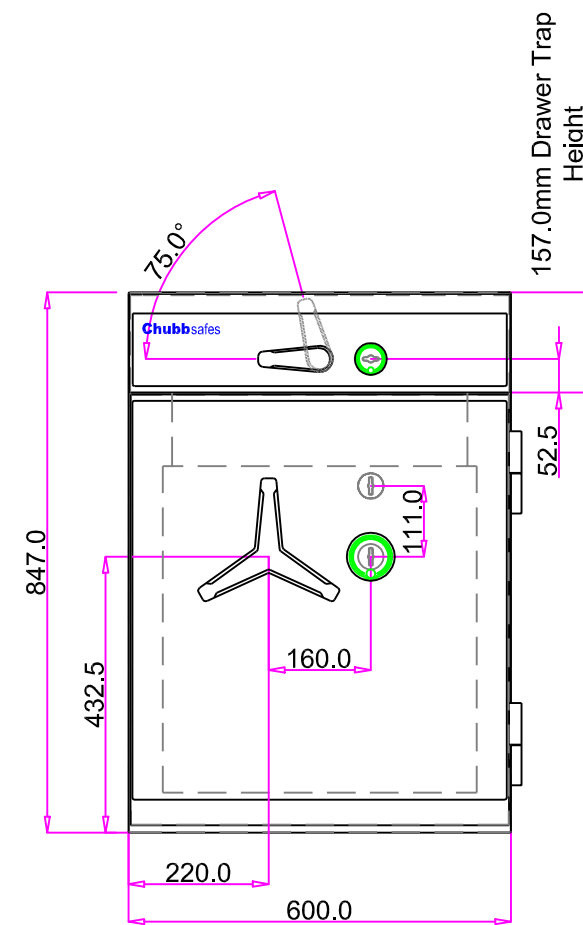

# Chubb safes ProGuard DT Deposit Safe

- > Color :
  - Body = Black 'Dell'
  - Door = Black 'Dell'
  - Handle = Silver - Black
  - Key escutcheon cover = Silver
  - Key escutcheon body = 'Black 'Dell'
  - Facia Panel = Silver
  - Sticker text = Blue
  - Internal fitting = Silver
- > Lock :
  - Door = Primary Lock KL Mauer President (160 mm from Handle)
  - Secondary lock position 111 mm above primary lock
  - Drawer = KL Mauer President

DUOGUARD 200  
561 Depth  
Capacity 180 Litre \*

DUOGUARD 150  
561 Depth  
Capacity 150 Litre \*

DUOGUARD 110  
561 Depth  
Capacity 91 Litre \*

DUOGUARD 60  
521 Depth  
Capacity 45 Litre \*

\* Filling Capacity