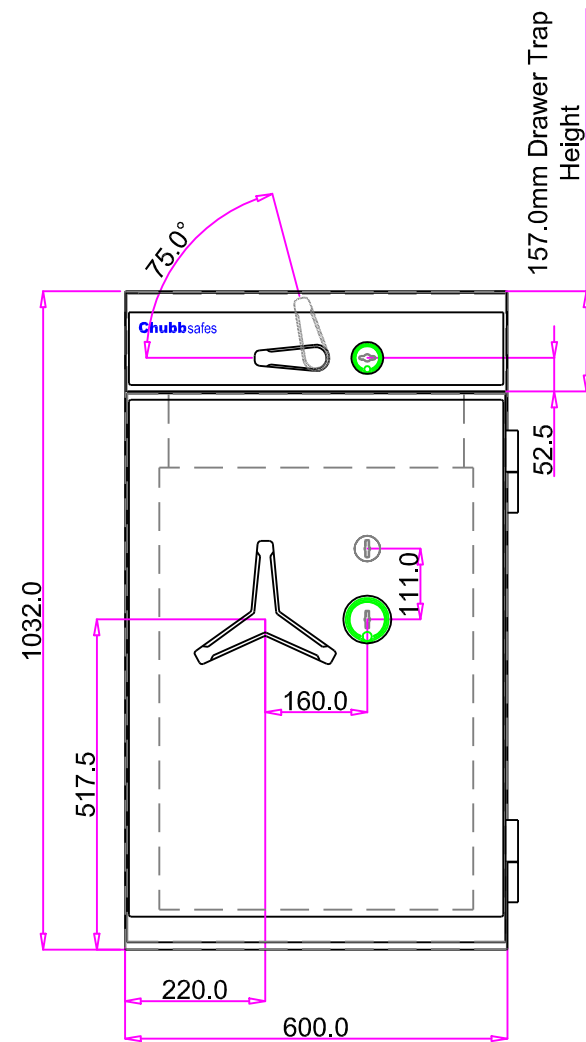

# Chubb safes ProGuard DT Deposit Safe

- > Color :
  - Body = Black 'Dell'
  - Door = Black 'Dell'
  - Handle = Silver - Black
  - Key escutcheon cover = Silver
  - Key escutcheon body = 'Black 'Dell'
  - Facia Panel = Silver
  - Sticker text = Blue
  - Internal fitting = Silver
- > Lock :
  - Door = Primary Lock KL Mauer President (160 mm from Handle)
  - Secondary lock position 111 mm above primary lock
  - Drawer = KL Mauer President

DUOGUARD 200  
561 Depth  
Capacity 180 Litre \*

DUOGUARD 150  
561 Depth  
Capacity 150 Litre \*

DUOGUARD 110  
561 Depth  
Capacity 91 Litre \*

DUOGUARD 60  
521 Depth  
Capacity 45 Litre \*

\* Filling Capacity