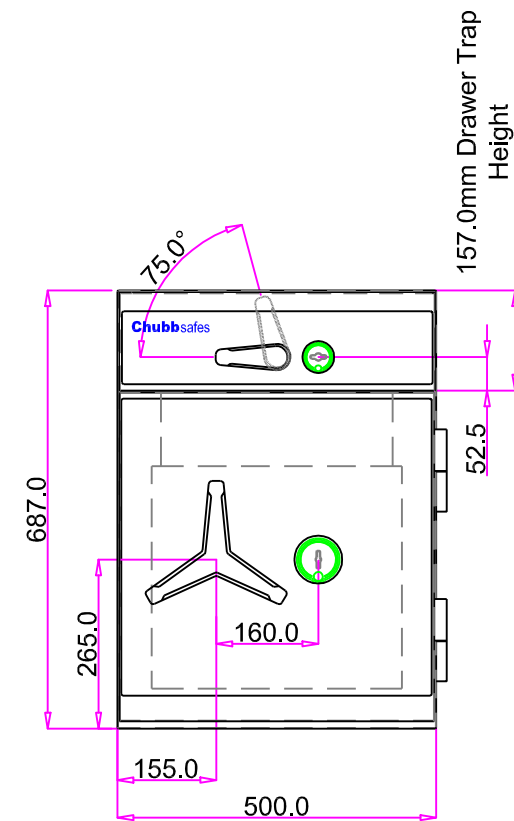

# Chubb safes ProGuard DT Deposit Safe

- > Color :
  - Body = Black 'Dell'
  - Door = Black 'Dell'
  - Handle = Silver - Black
  - Key escutcheon cover = Silver
  - Key escutcheon body = 'Black 'Dell'
  - Facia Panel = Silver
  - Sticker text = Blue
  - Internal fitting = Silver
- > Lock :
  - Door = Primary Lock KL Mauer President (160 mm from Handle)
  - Secondary lock position 111 mm above primary lock
  - Drawer = KL Mauer President

DUOGUARD 200  
561 Depth  
Capacity 180 Litre \*

DUOGUARD 150  
561 Depth  
Capacity 150 Litre \*

DUOGUARD 110  
561 Depth  
Capacity 91 Litre \*

DUOGUARD 60  
521 Depth  
Capacity 45 Litre \*

\* Filling Capacity